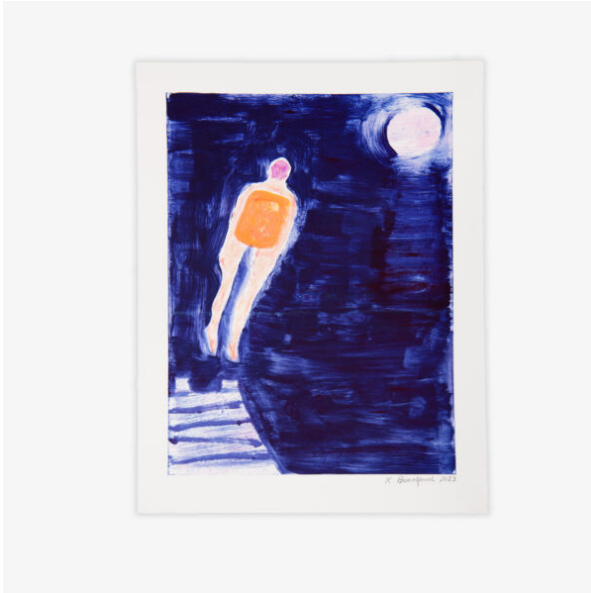

KATHERINE BRADFORD

DOCK DIVER, XI

CATEGORY: [Monotypes](#)

SPECIFICATIONS:

DESCRIPTION

For her first occasion working with the monotype medium, Katherine Bradford has created three series of unique prints: *Holding Hands*, *Diver Feet First*, and *Dock Diver*. Bradford is singularly well-suited to making monotypes, as a painter with an intuitive sense of color, bold mark-making, and allusive imagery that transfer from plate to paper with depth and intensity. These series show her spontaneous thinking and making in service to her constant themes of intimacy, water, and risk-taking.