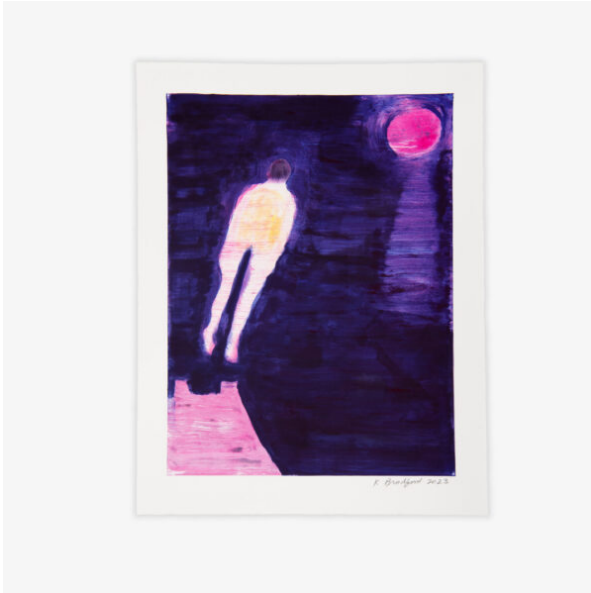

KATHERINE BRADFORD

## DOCK DIVER, IX

CATEGORY: [Monotypes](#)

SPECIFICATIONS:

## DESCRIPTION

For her first occasion working with the monotype medium, Katherine Bradford has created three series of unique prints:  *Holding Hands* ,  *Diver Feet First* , and  *Dock Diver* . Bradford is singularly well-suited to making monotypes, as a painter with an intuitive sense of color, bold mark-making, and allusive imagery that transfer from plate to paper with depth and intensity. These series show her spontaneous thinking and making in service to her constant themes of intimacy, water, and risk-taking.