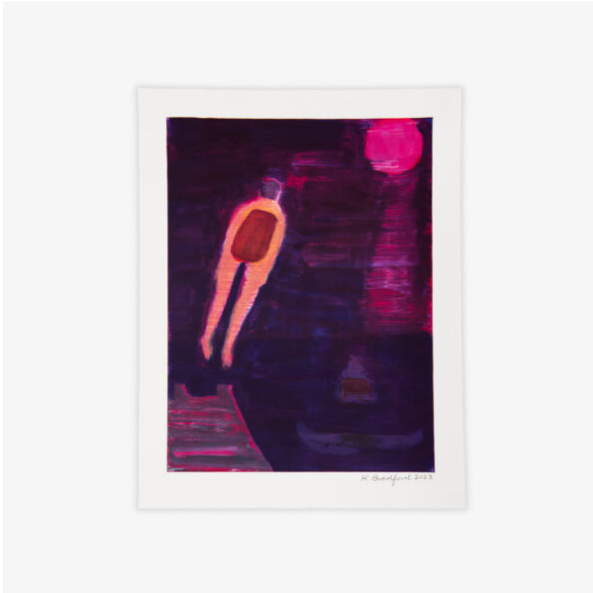

KATHERINE BRADFORD

## DOCK DIVER, IV

CATEGORY: [Monotypes](#)

SPECIFICATIONS:

## DESCRIPTION

For her first occasion working with the monotype medium, Katherine Bradford has created three series of unique prints:  *Holding Hands* ,  *Diver Feet First* , and  *Dock Diver* . Bradford is singularly well-suited to making monotypes, as a painter with an intuitive sense of color, bold mark-making, and allusive imagery that transfer from plate to paper with depth and intensity. These series show her spontaneous thinking and making in service to her constant themes of intimacy, water, and risk-taking.