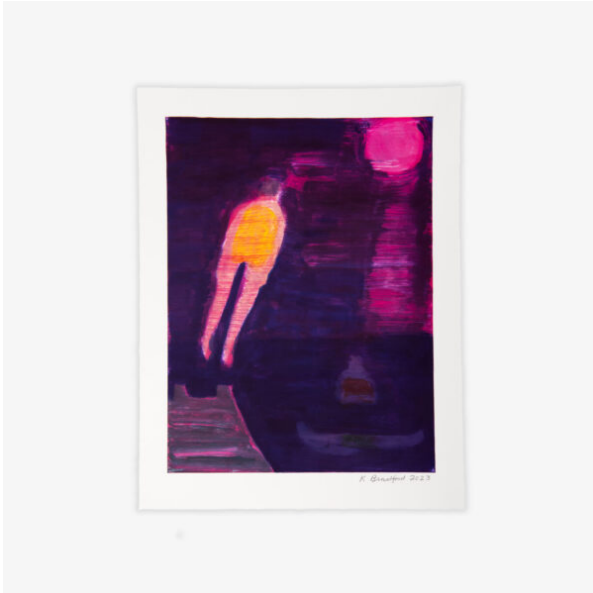

KATHERINE BRADFORD

DOCK DIVER, III

CATEGORY: [Monotypes](#)

SPECIFICATIONS:

DESCRIPTION

For her first occasion working with the monotype medium, Katherine Bradford has created three series of unique prints: *Holding Hands* , *Diver Feet First* , and *Dock Diver* . Bradford is singularly well-suited to making monotypes, as a painter with an intuitive sense of color, bold mark-making, and allusive imagery that transfer from plate to paper with depth and intensity. These series show her spontaneous thinking and making in service to her constant themes of intimacy, water, and risk-taking.