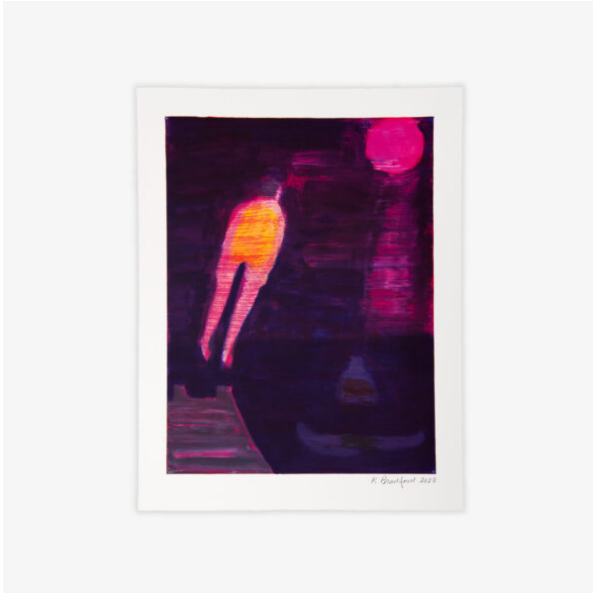

KATHERINE BRADFORD

DOCK DIVER, II

CATEGORY: [Monotypes](#)

SPECIFICATIONS:

DESCRIPTION

For her first occasion working with the monotype medium, Katherine Bradford has created three series of unique prints: *Holding Hands* , *Diver Feet First* , and *Dock Diver* . Bradford is singularly well-suited to making monotypes, as a painter with an intuitive sense of color, bold mark-making, and allusive imagery that transfer from plate to paper with depth and intensity. These series show her spontaneous thinking and making in service to her constant themes of intimacy, water, and risk-taking.