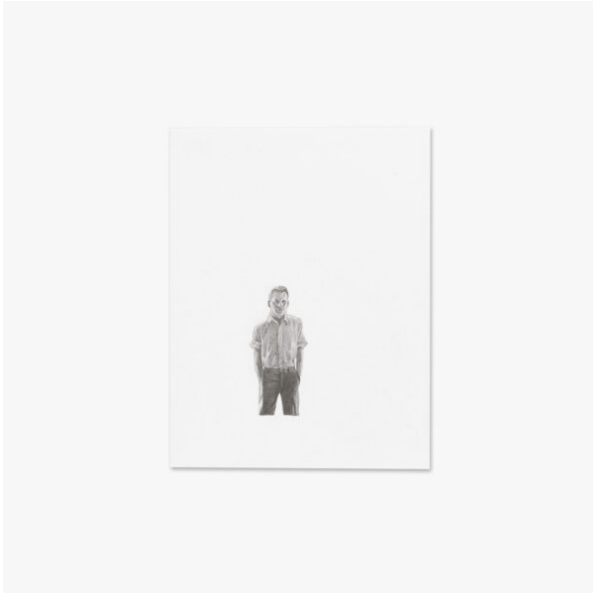

JIM SHAW

THE TEMPLE OF GOLD

CATEGORY: [Drawings](#)

SPECIFICATIONS:

DESCRIPTION

This selection of drawings featured are part of a special edition of twelve unique works made by Jim Shaw on the occasion of his new book [The Paperback Covers](#) published by JRP|Editions, in collaboration with [Marc Jancou Contemporary](#).