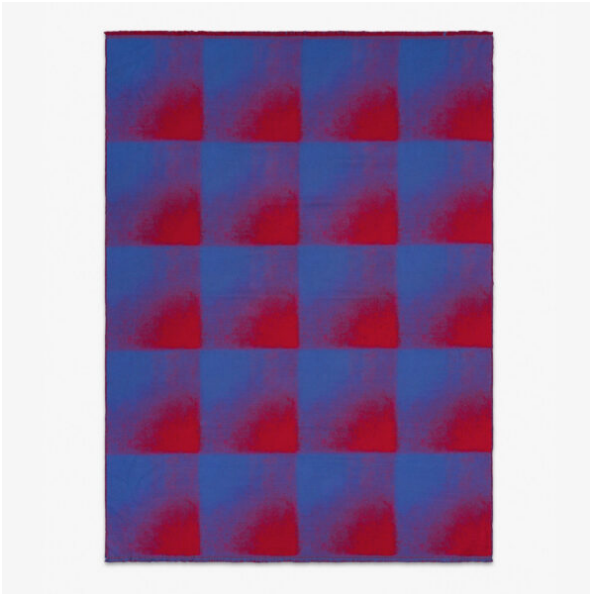

20 HOURS

CATEGORIES: [Homeware](#), [Textiles](#)

SPECIFICATIONS:

DESCRIPTION

American-Dutch artist Peter Schuyff has often expressed that he likes to surround himself with his paintings, that an abundance of them keep him warm.

Inspired by that sentiment, JRP|Editions is thrilled to present *20 Hours*, a limited-edition wool blanket.

Peter Schuyff made a name for himself in the 1980's with his unique approach to abstract painting that he continues to develop today. In his work he combines generic abstract motifs combined with classical, pre-Modern techniques to create very strong light effects. As his daily work involves painting hundreds of layers of transparent colors in a quasi meditative state, he's inclined to quantify this process. Thus the title of the painting he used to create this blanket is *20 Hours*.

Snuggle yourself in this work of art, carefully crafted to capture the spirit of Schuyff's artistry.